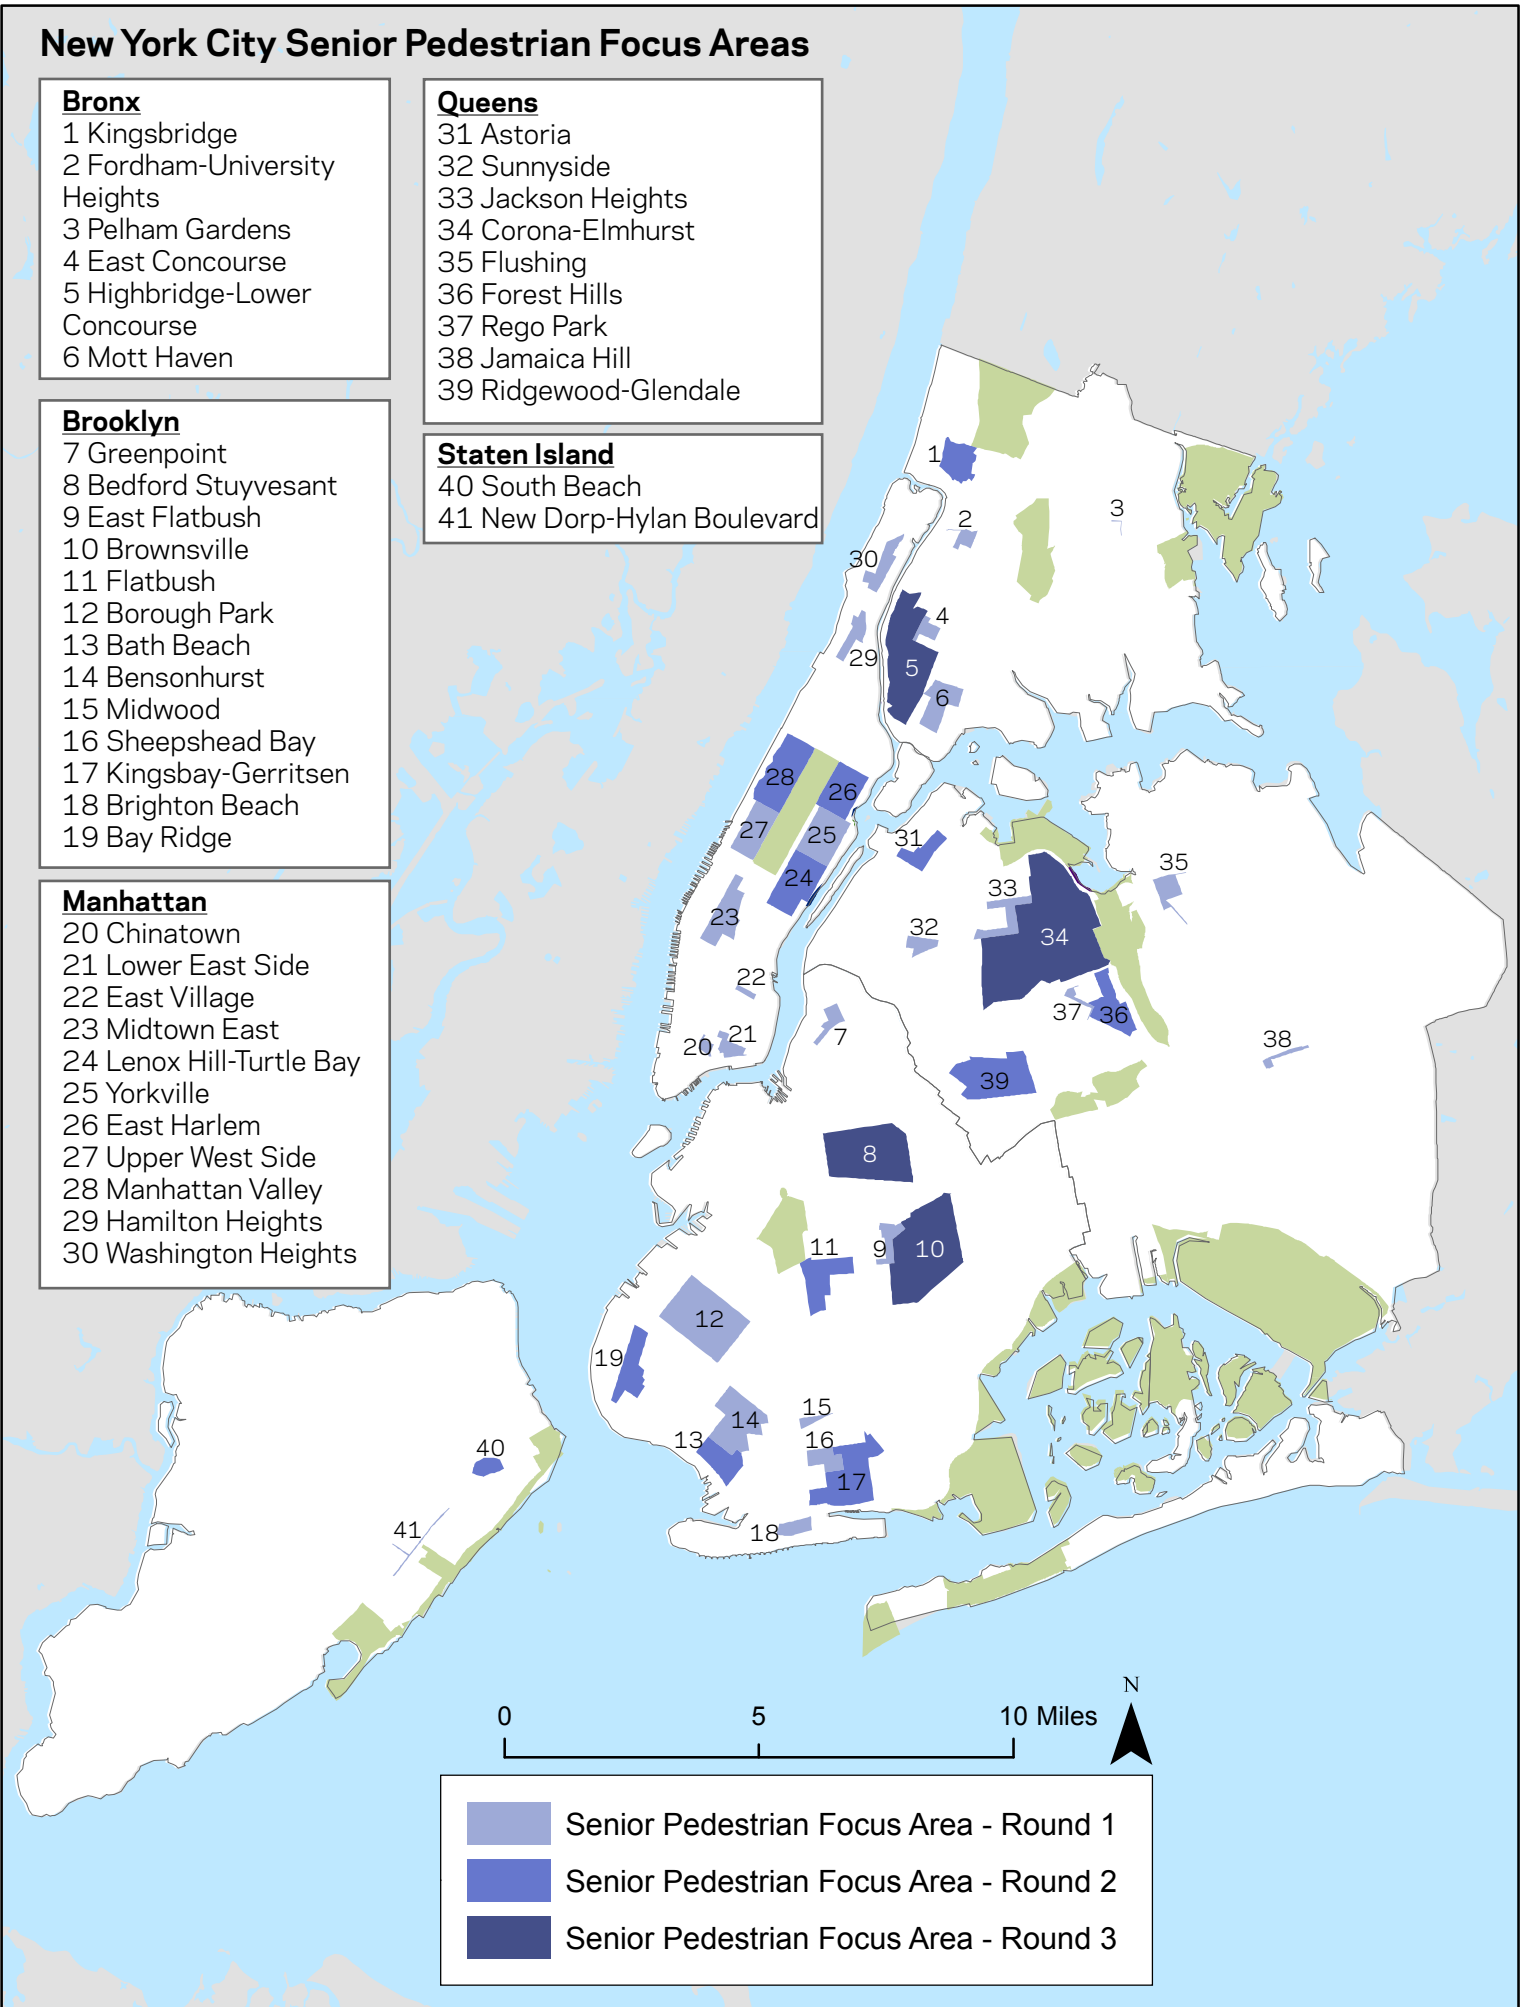

New York City Senior Pedestrian Focus Areas

Bronx

- 1 Kingsbridge
- 2 Fordham-University Heights
- 3 Pelham Gardens
- 4 East Concourse
- 5 Highbridge-Lower Concourse
- 6 Mott Haven

Queens

- 31 Astoria
- 32 Sunnyside
- 33 Jackson Heights
- 34 Corona-Elmhurst
- 35 Flushing
- 36 Forest Hills
- 37 Rego Park
- 38 Jamaica Hill
- 39 Ridgewood-Glendale

Brooklyn

- 7 Greenpoint
- 8 Bedford Stuyvesant
- 9 East Flatbush
- 10 Brownsville
- 11 Flatbush
- 12 Borough Park
- 13 Bath Beach
- 14 Bensonhurst
- 15 Midwood
- 16 Sheepshead Bay
- 17 Kingsbay-Gerritsen
- 18 Brighton Beach
- 19 Bay Ridge

Staten Island

- 40 South Beach
- 41 New Dorp-Hylan Boulevard

Manhattan

- 20 Chinatown
- 21 Lower East Side
- 22 East Village
- 23 Midtown East
- 24 Lenox Hill-Turtle Bay
- 25 Yorkville
- 26 East Harlem
- 27 Upper West Side
- 28 Manhattan Valley
- 29 Hamilton Heights
- 30 Washington Heights

- Senior Pedestrian Focus Area - Round 1
- Senior Pedestrian Focus Area - Round 2
- Senior Pedestrian Focus Area - Round 3